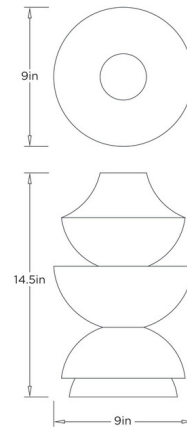

Lightology

lightology.com
866-954-4489
07-01-26

Project: _____

Company: _____

Location: _____ Fixture Type: _____

SPEC #: **AHM1570744**

Approved On: _____ Approved By: _____

Deruta Vase

By Arteriors Home

Description

The Deruta Vase features a sculptural silhouette inspired by a series of stacked vessels, creating a sense of balance and organic form. Finished in a riverstone reactive ceramic glaze, its richly variegated surface echoes the cool, weathered beauty of natural stone. Subtle shifts in tone and texture enhance its artisanal character, while its fluid design brings understated elegance, depth, and a sophisticated organic presence to any interior.

Shown in riverstone

Specifications

COLOR	N/A
BODY FINISH	Riverstone
WATTAGE	N/A
DIMMER	N/A
DIMENSIONS	9"W x 14.5"H
BULB	N/A

CLICK TO VIEW PRODUCT

Notes: