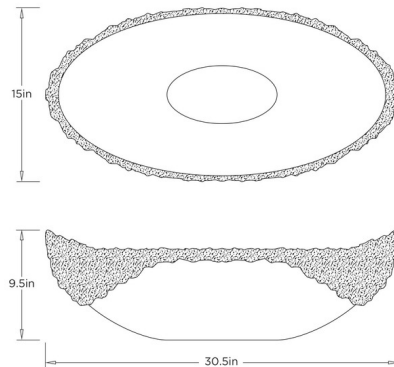

Lightology

lightology.com
866-954-4489
07-07-26

Project: _____

Company: _____

Location: _____ Fixture Type: _____

SPEC #: **AHM1570747**

Approved On: _____ Approved By: _____

Achene Centerpiece

By Arteriors Home

Description

The Achene Centerpiece is a refined homage to natural growth and organic form. Cast in aluminum with an antique brass finish, it emphasizes the delicate structure and intricate texture of its botanical inspiration. Its generous scale makes it a striking statement piece, bringing a warm metallic sheen and sculptural presence to any dining or living space.

Shown in vintage brass / antique brass

Specifications

COLOR	Antique Brass
BODY FINISH	Vintage Brass
WATTAGE	N/A
DIMMER	N/A
DIMENSIONS	30.5"W x 9.5"H x 15"D
BULB	N/A

CLICK TO VIEW PRODUCT

Notes: