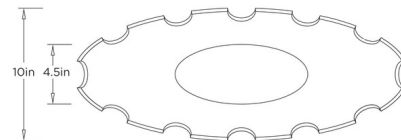

Shown in navy blue / brass

Specifications

COLOR	Brass
BODY FINISH	Navy Blue
WATTAGE	N/A
DIMMER	N/A
DIMENSIONS	26"W x 7"H x 10"D
BULB	N/A

CLICK TO VIEW PRODUCT

Notes: