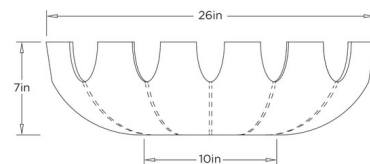

Shown in navy blue / brass

Specifications

COLOR	Brass
BODY FINISH	Navy Blue
WATTAGE	N/A
DIMMER	N/A
DIMENSIONS	26"W x 7"H x 10"D
BULB	N/A

CLICK TO VIEW PRODUCT

Notes: