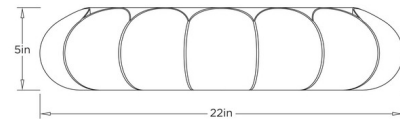

By Arteriors Home

Description

The Morrison Centerpiece showcases a low, elongated silhouette that offers a sophisticated focal point for any dining or console table. Made from iron with brass accents, its hand-finished surface emphasizes the natural variations and character of the materials. Displayed on its own or styled with decorative objects, it introduces an architectural presence that enhances any space.

Specifications

COLOR	Brass
BODY FINISH	Natural Dark Iron
WATTAGE	N/A
DIMMER	N/A
DIMENSIONS	22"W x 5"H x 14.5"D
BULB	N/A

Shown in natural dark iron / brass

CLICK TO VIEW PRODUCT

Notes: