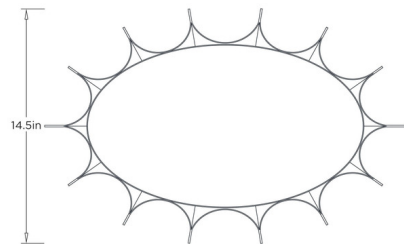

By Arteriors Home

Description

The Morrison Centerpiece showcases a low, elongated silhouette that offers a sophisticated focal point for any dining or console table. Made from iron with brass accents, its hand-finished surface emphasizes the natural variations and character of the materials. Displayed on its own or styled with decorative objects, it introduces an architectural presence that enhances any space.

Specifications

COLOR	Brass
BODY FINISH	Natural Dark Iron
WATTAGE	N/A
DIMMER	N/A
DIMENSIONS	22"W x 5"H x 14.5"D
BULB	N/A

Shown in natural dark iron / brass

CLICK TO VIEW PRODUCT

Notes: