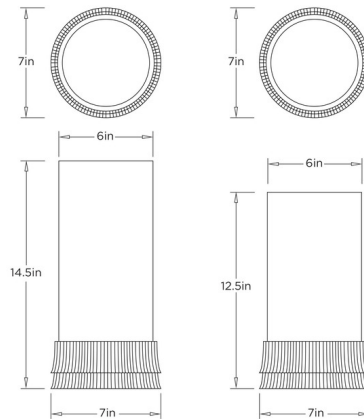

Lightology

lightology.com
866-954-4489
07-10-26

Project: _____

Company: _____

Location: _____ Fixture Type: _____

SPEC #: **AHM1570751**

Approved On: _____ Approved By: _____

Evelique Hurricane Set of 2 By Arteriors Home

Description

The Evelique Hurricanes showcase a graceful, tiered silhouette inspired by the rhythmic movement and elegance of a flapper skirt. Crafted from cast aluminum and finished in warm antique brass, each piece captures the layered effect of 1920s fringe detailing. Sculptural and sophisticated, this striking set brings a sense of movement, glamour, and timeless style to any interior.

Shown in brass / grey

Specifications

COLOR	Grey
BODY FINISH	Brass
WATTAGE	N/A
DIMMER	N/A
DIMENSIONS	7"W x 14.5"H
BULB	N/A

CLICK TO VIEW PRODUCT

Notes: