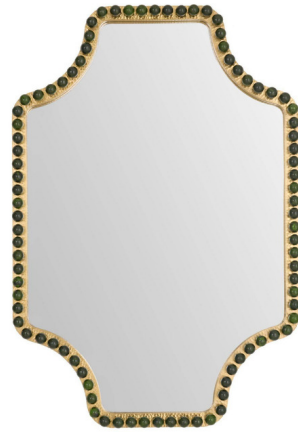

Lightology

lightology.com
866-954-4489
06-21-26

Project: _____

Company: _____

Location: _____ Fixture Type: _____

SPEC #: **AHM1570754**

Approved On: _____ Approved By: _____

Romulus Wall Mirror

By Arteriors Home

Description

The Romulus Wall Mirror is a refined expression of geometric design elevated by jewelry-inspired detailing. Finished in hand-applied antique brass cladding and accented with emerald-toned spheres, it offers rich texture and striking visual depth. The interplay of vibrant jewel hues and warm metallic finishes creates a luminous focal point, seamlessly blending timeless elegance with contemporary architectural form. May be mounted horizontally or vertically. Includes hanging hardware.

Shown in antique brass / forest

Specifications

COLOR	Forest
BODY FINISH	Antique Brass
WATTAGE	N/A
DIMMER	N/A
DIMENSIONS	25.5"W x 38"H x 2.5"D
BULB	N/A

CLICK TO VIEW PRODUCT

Notes: