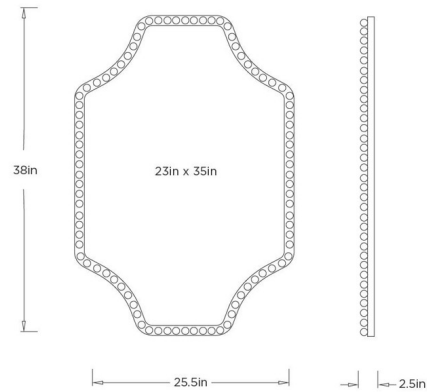

By Arteriors Home

Description

The Romulus Wall Mirror is a refined expression of geometric design elevated by jewelry-inspired detailing. Finished in hand-applied antique brass cladding and accented with emerald-toned spheres, it offers rich texture and striking visual depth. The interplay of vibrant jewel hues and warm metallic finishes creates a luminous focal point, seamlessly blending timeless elegance with contemporary architectural form. May be mounted horizontally or vertically. Includes hanging hardware.

Shown in antique brass / forest

Specifications

COLOR	Forest
BODY FINISH	Antique Brass
WATTAGE	N/A
DIMMER	N/A
DIMENSIONS	25.5"W x 38"H x 2.5"D
BULB	N/A

CLICK TO VIEW PRODUCT

Notes: