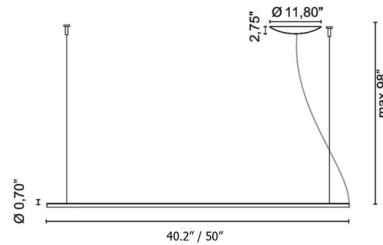

CLICK TO VIEW PRODUCT

Notes: