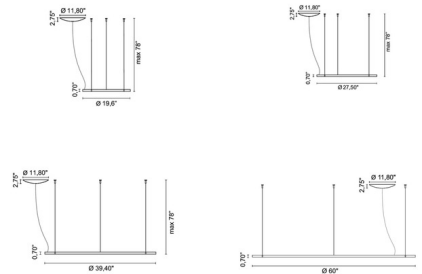

CLICK TO VIEW PRODUCT

Notes: