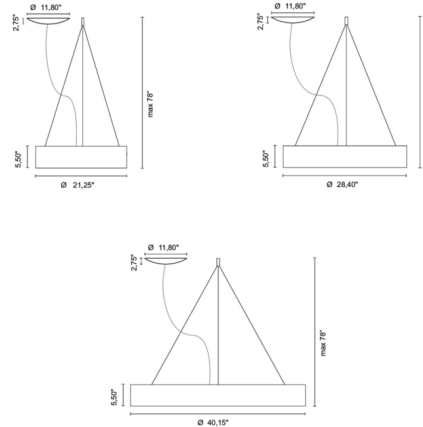

Shown in black / gold

CLICK TO VIEW PRODUCT

Notes: