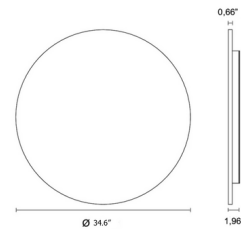

### Description

The Moonlight Wall / Ceiling Light features a circular face backlit by an elegant halo against the wall or ceiling. Moonlight's simple, round shape allows it to effortlessly blend in to any decor. The face is available in sophisticated Gold or Silver Leaf, reflective Mirror, Blackboard which can be written on with chalk, or paintable White. Note: The 34.6 inch size is for use on the wall only and can not be installed on the ceiling. Mirror finish is not available in 34.6 inch size.

### Specifications

COLOR	N/A
BODY FINISH	Mirror
WATTAGE	24W
DIMMER	Standard 120V
DIMENSIONS	27.56"W x 27.56"H x 1.96"D
INTEGRATED LED MODULE	1 x LED/24W/120-230V LED
COUNTRY OF ORIGIN	Italy