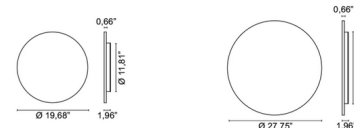

### Description

The Moonlight Wall / Ceiling Light features a circular face backlit by an elegant halo against the wall or ceiling. Moonlight's simple, round shape allows it to effortlessly blend in to any decor. The face is available in sophisticated Gold or Silver Leaf, reflective Mirror, Blackboard which can be written on with chalk, or paintable White. Note: The 34.6 inch size is for use on the wall only and can not be installed on the ceiling. Mirror finish is not available in 34.6 inch size.

### Specifications

COLOR	N/A
BODY FINISH	Mirror
WATTAGE	24W
DIMMER	Standard 120V
DIMENSIONS	27.56"W x 27.56"H x 1.96"D
INTEGRATED LED MODULE	1 x LED/24W/120-230V LED
COUNTRY OF ORIGIN	Italy