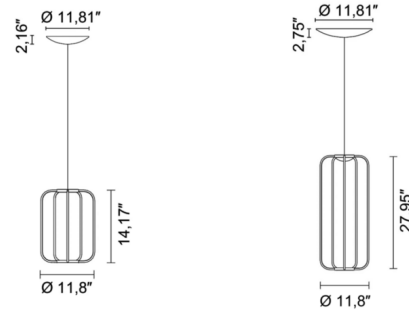

By EgoLuce

Description

The Cavea Pendant features an open, cage-like form composed of slender aluminum rods. The interior of the pendant is lined with LED strips beneath opal polycarbonate diffusers for a softly diffused glow. Cavea's refined aesthetic and elegant display of light make it a stylish complement to a modern interior.

Shown in painted corten

Specifications

COLOR	N/A
BODY FINISH	Painted Corten
WATTAGE	90W
DIMMER	Standard 120V
DIMENSIONS	11.81"W x 28"H
INTEGRATED LED MODULE	1 x LED/90W/120V LED
COUNTRY OF ORIGIN	Italy

Technical Information