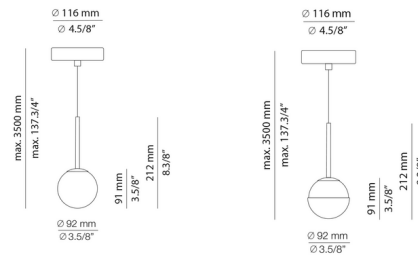

Shown in matte gold / white

Specifications

COLOR	White
BODY FINISH	Matte Gold
WATTAGE	6.2W
DIMMER	Not Dimmable
DIMENSIONS	3.63"W x 8.38"H
INTEGRATED LED MODULE	1 x LED/6.2W/120V LED
COUNTRY OF ORIGIN	Spain

Technical Information

COLOR RENDERING	90 CRI
LAMP COLOR	2700K
LUMENS/WATT	48.39
LUMINOUS FLUX	300 lumens

CLICK TO VIEW PRODUCT

Notes: