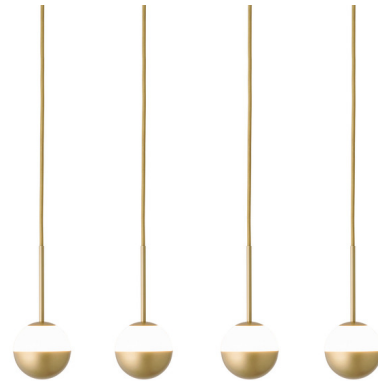

Lightology

lightology.com
866-954-4489
07-07-26

Project: _____
Company: _____
Location: _____ Fixture Type: _____
SPEC #: **EST1571074**
Approved On: _____ Approved By: _____

Alfi Linear Multi Light Pendant By Estiluz

Description

The Alfi Linear Multi Light Pendant will add an elegant touch to any interior with its quartet of minimalist glass globe shades. A metal cap on each shade directs light upward for subtle, indirect lighting. Alfi is a perfect fit over a dining table, countertop or kitchen island.

Specifications

COLOR	White
BODY FINISH	Matte Gold
WATTAGE	12W
DIMMER	0-10V
DIMENSIONS	36.25"L x 3.63"W x 8.38"H
INTEGRATED LED MODULE	4 x LED/3W/120V LED
COUNTRY OF ORIGIN	Spain

Technical Information

COLOR RENDERING	90 CRI
LAMP COLOR	2700K
LUMENS/WATT	400.00
LUMINOUS FLUX	1200 lumens