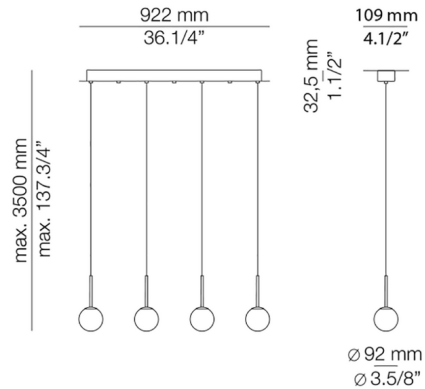

### Specifications

COLOR	White
BODY FINISH	Matte Gold
WATTAGE	12W
DIMMER	0-10V
DIMENSIONS	36.25"L x 3.63"W x 8.38"H
INTEGRATED LED MODULE	4 x LED/3W/120V LED
COUNTRY OF ORIGIN	Spain

### Technical Information

COLOR RENDERING	90 CRI
LAMP COLOR	2700K
LUMENS/WATT	400.00
LUMINOUS FLUX	1200 lumens

Shown in matte gold / white

CLICK TO VIEW PRODUCT

Notes: