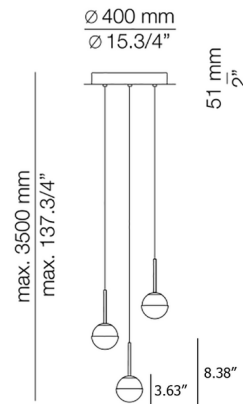

### Specifications

COLOR	White
BODY FINISH	Matte Black
WATTAGE	18.6W
DIMMER	0-10V
DIMENSIONS	15.75"W x 3.63"H
INTEGRATED LED MODULE	3 x LED/6.2W/120V LED
COUNTRY OF ORIGIN	Spain

### Technical Information

COLOR RENDERING	90 CRI
LAMP COLOR	2700K
LUMENS/WATT	145.16
LUMINOUS FLUX	900 lumens

Shown in matte black / white

CLICK TO VIEW PRODUCT

Notes: