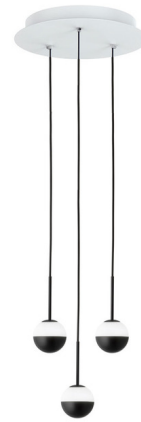

Lightology

lightology.com
866-954-4489
07-07-26

Project: _____
Company: _____
Location: _____ Fixture Type: _____
SPEC #: **EST1571075**
Approved On: _____ Approved By: _____

Alfi Multi Light Pendant By Estiluz

Description

The Alfi Multi Light Pendant will add an elegant touch to any interior with its minimalist glass globe shade. Metal caps over the shades direct lighting upward for subtle, indirect lighting

Specifications

COLOR	White
BODY FINISH	Matte Black
WATTAGE	18.6W
DIMMER	0-10V
DIMENSIONS	15.75"W x 3.63"H
INTEGRATED LED MODULE	3 x LED/6.2W/120V LED
COUNTRY OF ORIGIN	Spain

Technical Information

COLOR RENDERING	90 CRI
LAMP COLOR	2700K
LUMENS/WATT	145.16
LUMINOUS FLUX	900 lumens