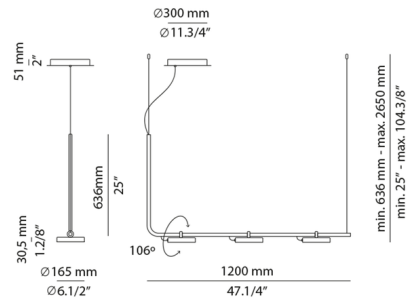

### Description

The Aro Linear Pendant features a sleek and slim L-shaped beam. The pendant holds three circular, adjustable heads with acrylic diffusers that can be rotated 106 degrees for focused task lighting.

### Specifications

COLOR	N/A
BODY FINISH	Matte Black
WATTAGE	30W
DIMMER	0-10V
DIMENSIONS	47.25"L x 6.5"W x 25"H
INTEGRATED LED MODULE	3 x LED/10W/120V LED
COUNTRY OF ORIGIN	Spain