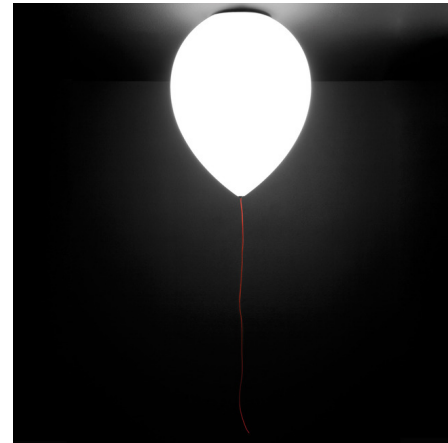

Lightology

lightology.com
866-954-4489
07-01-26

Project: _____

Company: _____

Location: _____ Fixture Type: _____

SPEC #: **EST1571083**

Approved On: _____ Approved By: _____

Balloon Ceiling Light

By Estiluz

Description

The Balloon Ceiling offers a playful aesthetic with its balloon-shaped silhouette. The shade is made of translucent white polyethylene, which softly diffuses light to produce a gentle glow. The balloon's string doubles as both a decorative accent and the lamp's on/off pull cord.

Shown in matte white

Specifications

COLOR	N/A
BODY FINISH	Matte White
WATTAGE	20W
DIMMER	Standard 120V
DIMENSIONS	10.25"W x 13.25"H
BULB NOT INCLUDED	1 x A19/Medium (E26)/20W/120V LED
COUNTRY OF ORIGIN	Spain