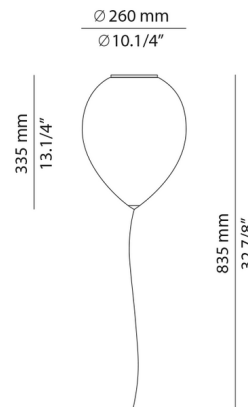

By Estiluz

Description

The Balloon Ceiling offers a playful aesthetic with its balloon-shaped silhouette. The shade is made of translucent white polyethylene, which softly diffuses light to produce a gentle glow. The balloon's string doubles as both a decorative accent and the lamp's on/off pull cord.

Shown in matte white

Specifications

COLOR	N/A
BODY FINISH	Matte White
WATTAGE	20W
DIMMER	Standard 120V
DIMENSIONS	10.25"W x 13.25"H
BULB NOT INCLUDED	1 x A19/Medium (E26)/20W/120V LED
COUNTRY OF ORIGIN	Spain