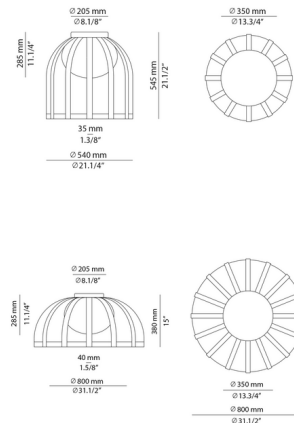

### Description

The Bols Outdoor Ceiling Light features a polyethylene shade surrounded by a dome-shaped aluminum structure. The aluminum cage's open sides allow light to travel in all directions and give the fixture a light, airy look perfect for outdoor spaces. Bols is finished in a double-layer coating to resist corrosion from the elements. The 21.3 inch size is finished in Oxide Red, and the 31.5 inch size is finished in Beige.

### Specifications

COLOR	N/A
BODY FINISH	Oxide Red
WATTAGE	10W
DIMMER	N/A
DIMENSIONS	21.25"W x 21.5"H
INTEGRATED LED MODULE	1 x LED/10W/120V LED
COUNTRY OF ORIGIN	Spain

### Technical Information

PRODUCT DIMENSIONS	Canopy: 8.1" diameter
COLOR RENDERING	90 CRI
LAMP COLOR	2700K
LUMENS/WATT	82.00
LUMINOUS FLUX	820 lumens

CLICK TO VIEW PRODUCT

Notes: