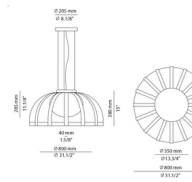

CLICK TO VIEW PRODUCT

Notes: