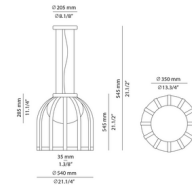

CLICK TO VIEW PRODUCT

Notes: