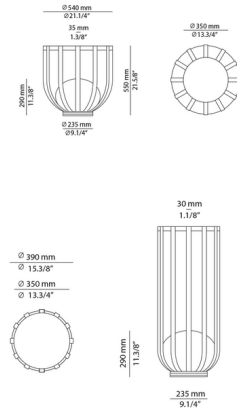

Lightology

lightology.com
866-954-4489
06-28-26

Project: _____
Company: _____
Location: _____ Fixture Type: _____
SPEC #: **EST1571089**
Approved On: _____ Approved By: _____

Bols Outdoor Floor Lamp By Estiluz

Description

The Bols Outdoor Floor Lamp features a polyethylene shade surrounded by a bowl-shaped aluminum structure. The aluminum cage's open sides allow light to travel in all directions and give the fixture a light, airy look perfect for outdoor spaces. Bols is finished in a double-layer coating to resist corrosion from the elements. Note: The trays and planters shown in the pictures are not included. The 37.3 inch size is only available with Anthracite finish.

Shown in oxide red / white

Specifications

COLOR	White
BODY FINISH	Oxide Red
WATTAGE	10W
DIMMER	N/A
DIMENSIONS	21.25"W x 21.63"H
INTEGRATED LED MODULE	1 x LED/10W/120V LED
COUNTRY OF ORIGIN	Spain

Technical Information