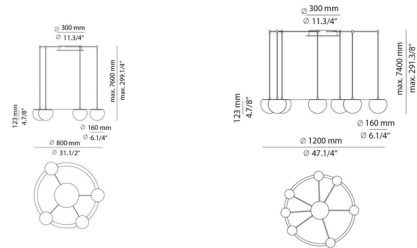

Description

The Circ Round Pendant features a sleek circular metal structure adorned with rounded glass shades. Each shade houses an integrated LED light source for a warm, ambient glow. Although Circ's open frame gives the fixture a light, airy look, its large size will make a bold statement.

Shown in satin gold / white

Specifications

COLOR White
 BODY FINISH Satin Gold
 WATTAGE 24.8W
 DIMMER Standard 120V
 DIMENSIONS 31.5"W x 4.88"H
 INTEGRATED LED MODULE 4 x LED/6.2W/120V LED
 COUNTRY OF ORIGIN Spain