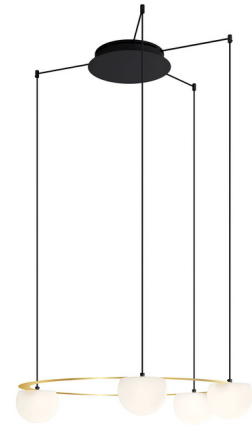

Lightology

lightology.com
866-954-4489
06-29-26

Project: _____
 Company: _____
 Location: _____ Fixture Type: _____
 SPEC #: **EST1571104**
 Approved On: _____ Approved By: _____

Circ Round Pendant By Estiluz

Description

The Circ Round Pendant features a sleek circular metal structure adorned with rounded glass shades. Each shade houses an integrated LED light source for a warm, ambient glow. Although Circ's open frame gives the fixture a light, airy look, its large size will make a bold statement.

Shown in satin gold / white

Specifications

COLOR White
 BODY FINISH Satin Gold
 WATTAGE 24.8W
 DIMMER Standard 120V
 DIMENSIONS 31.5"W x 4.88"H
 INTEGRATED LED MODULE 4 x LED/6.2W/120V LED
 COUNTRY OF ORIGIN Spain