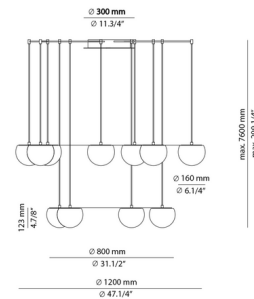

CLICK TO VIEW PRODUCT

Notes: