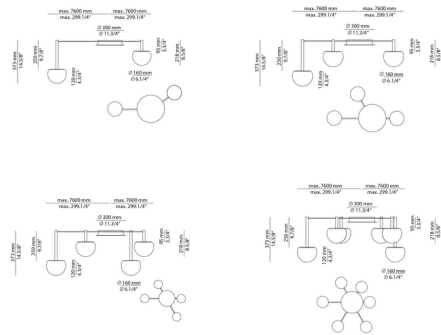

### Description

The Circ Ceiling Light features an array of multiple glass globe shades radiating outwards from a central canopy. Each shade houses an integrated LED light source to produce a softly diffused, ambient glow. Customized configurations can be created by adjusting the length of cable from each light to the canopy.

### Specifications

COLOR . . . . . White  
BODY FINISH . . . . . Matte Black  
WATTAGE . . . . . 18.6W  
DIMMER . . . . . Standard 120V  
DIMENSIONS . . . . . 6.25"W x 14.63"H  
INTEGRATED LED MODULE . . . . . 3 x LED/6.2W/120V LED  
COUNTRY OF ORIGIN . . . . . Spain