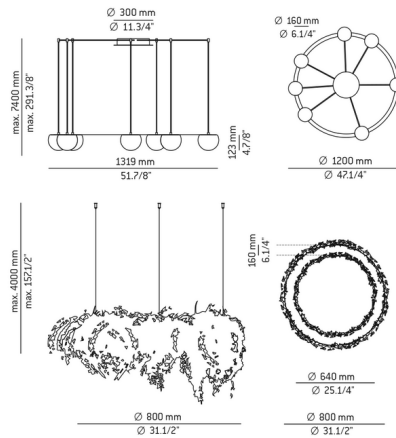

Description

The Circ Round Pendant with Faux Vegetation features a sleek circular metal structure adorned with rounded glass shades, as well as a smaller ring that holds artificial greenery. Each shade houses an integrated LED light source for a warm, ambient glow. Although Circ's open frame gives the fixture a light, airy look, its large size and decorative faux plants will make a bold statement.

Specifications

COLOR White
 BODY FINISH Satin Gold
 WATTAGE 43.4W
 DIMMER Standard 120V
 DIMENSIONS 47.25"W x 9.75"H
 INTEGRATED LED MODULE 7 x LED/6.2W/120V LED
 COUNTRY OF ORIGIN Spain

Technical Information

COLOR RENDERING 90 CRI
 LAMP COLOR 2700K
 LUMENS/WATT 818.55
 LUMINOUS FLUX 5075 lumens

Shown in satin gold / white

CLICK TO VIEW PRODUCT

Notes: