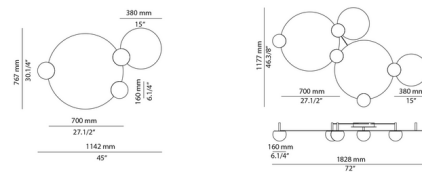

Shown in light grey / white

Specifications

COLOR White
 BODY FINISH Light Grey
 WATTAGE 18.6W
 DIMMER Standard 120V
 DIMENSIONS 45"W x 6.25"H x 30.25"D
 INTEGRATED LED MODULE 3 x LED/6.2W/120V LED
 COUNTRY OF ORIGIN Spain

Technical Information

COLOR RENDERING 90 CRI
 LAMP COLOR 2700K
 LUMENS/WATT 584.68
 LUMINOUS FLUX 3625 lumens

CLICK TO VIEW PRODUCT

Notes: