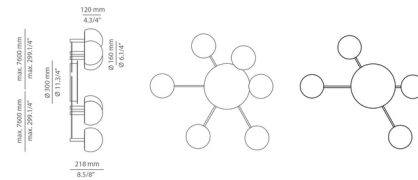

CLICK TO VIEW PRODUCT

Notes: