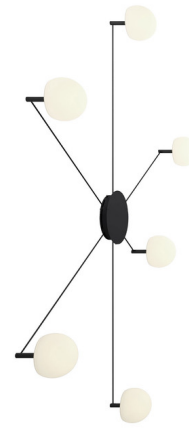

Lightology

lightology.com
866-954-4489
07-07-26

Project: _____
Company: _____
Location: _____ Fixture Type: _____
SPEC #: **EST1571118**
Approved On: _____ Approved By: _____

Circ Multi Light Wall Sconce By Estiluz

Description

The Circ Multi Light Wall Sconce features an array of glass globe shades radiating outwards from a central canopy. Each shade houses an integrated LED light source to produce a softly diffused, ambient glow. Customized configurations can be created by adjusting the length of cable from each light to the canopy.

Specifications

COLOR . . . . . White
BODY FINISH . . . . . Matte Black
WATTAGE 37.2W
DIMMER . . . . . Standard 120V
DIMENSIONS . . . . . 24.25"W x 24.25"H x 8.63"D
INTEGRATED LED MODULE . . . . . 6 x LED/6.2W/120V LED
COUNTRY OF ORIGIN . . . . . Spain

Technical Information

COLOR RENDERING . . . . . 90 CRI
LAMP COLOR 2700K
LUMENS/WATT 701.61
LUMINOUS FLUX . . . . . 4350 lumens

Shown in matte black / white