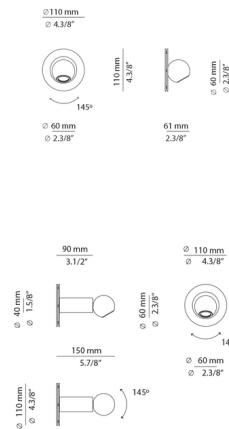

CLICK TO VIEW PRODUCT

Notes: