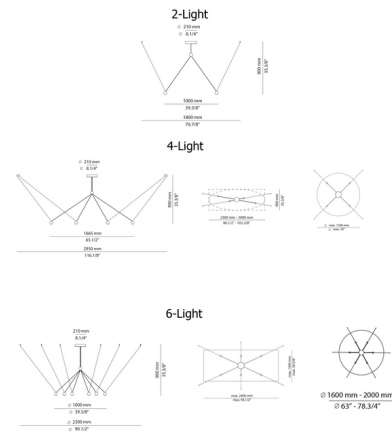

### Description

The Compass Multi Light Pendant can provide ambient or accent lighting with direct and intense light beams from its spherical shades. Each globe-shaped lamp is supported by a power cable and a steel suspension cable, allowing for precise positioning. The shape of the pendant can be changed by raising the counterweight to spread the lamps apart or lowering the counterweight to bring the lamps closer together.

### Specifications

COLOR	N/A
BODY FINISH	Terracotta Red
WATTAGE	12.4W
DIMMER	Standard 120V
DIMENSIONS	39.38"L x 2.36"W x 35.38"H
INTEGRATED LED MODULE	2 x LED/6.2W/120V LED
COUNTRY OF ORIGIN	Spain

### Technical Information

COLOR RENDERING	90 CRI
LAMP COLOR	2700K
LUMENS/WATT	201.61
LUMINOUS FLUX	1250 lumens

Notes:

Shown in terracotta red

CLICK TO VIEW PRODUCT