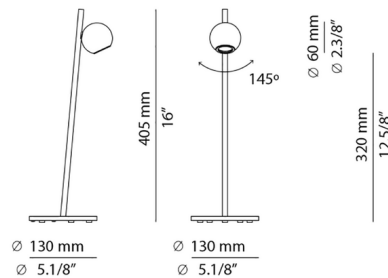

CLICK TO VIEW PRODUCT

Notes: