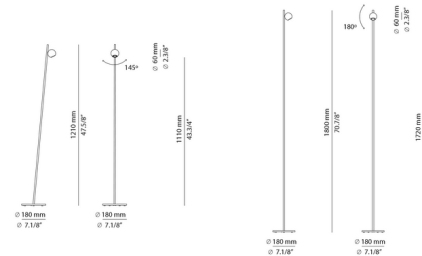

Description

The Compass Floor Lamp offers a minimalist, geometric aesthetic with a globe-shaped lamp head supported by a slim, angled stem. The globe rotates 145 degrees side-to-side to aim its light precisely where it is needed, making it a perfect fit as a reading or desk lamp. A dimmer switch is located on the cord.

Shown in matte black

Specifications

COLOR N/A
 BODY FINISH Matte Black
 WATTAGE 3W
 DIMMER Included
 DIMENSIONS 7.13"W x 47.63"H x 7.13"D
 INTEGRATED LED MODULE 1 x LED/3W/120V LED
 COUNTRY OF ORIGIN Spain

Technical Information

LAMP COLOR 2700K
 LUMENS/WATT 100.00
 LUMINOUS FLUX 300 lumens

CLICK TO VIEW PRODUCT

Notes: