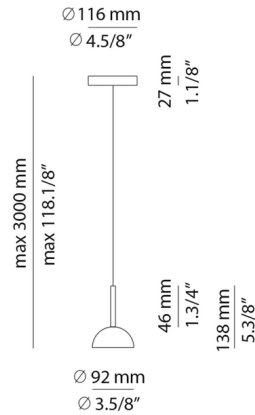

Lightology

lightology.com
866-954-4489
06-29-26

Project: _____

Company: _____

Location: _____ Fixture Type: _____

SPEC #: **EST1571187**

Approved On: _____ Approved By: _____

Cupolina Pendant By Estiluz

Description

The Cupolina Pendant is a simple but versatile fixture that will complement a wide variety of decor styles. The dome-shaped shade is fitted with an acrylic diffuser and integrated LED to provide bright, direct lighting. Install a group of these pendants over a counter or dining table, or use a pair flanking a bed as reading lamps.

Specifications

COLOR	N/A
BODY FINISH	Matte Black
WATTAGE	6.2W
DIMMER	Not Dimmable
DIMENSIONS	3.63"W x 5.38"H
INTEGRATED LED MODULE	1x LED/6.2W/120V LED
COUNTRY OF ORIGIN	Spain

Technical Information

COLOR RENDERING	90 CRI
LAMP COLOR	2700K
LUMENS/WATT	116.94
LUMINOUS FLUX	725 lumens

Notes:

Shown in matte black

CLICK TO VIEW PRODUCT