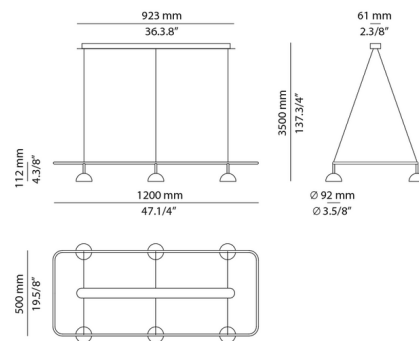

### Specifications

COLOR	N/A
BODY FINISH	Matte Black
WATTAGE	37.2W
DIMMER	N/A
DIMENSIONS	137.75"L x 47.25"W x 4.38"H
INTEGRATED LED MODULE	6 x LED/6.2W/120V LED
COUNTRY OF ORIGIN	Spain

CLICK TO VIEW PRODUCT