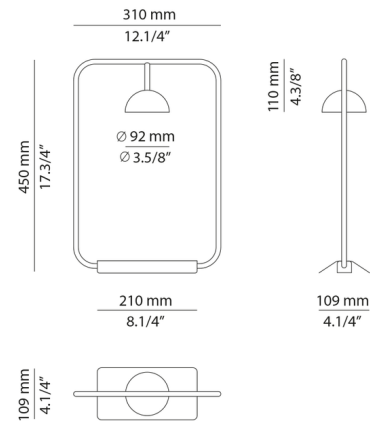

CLICK TO VIEW PRODUCT

Notes: