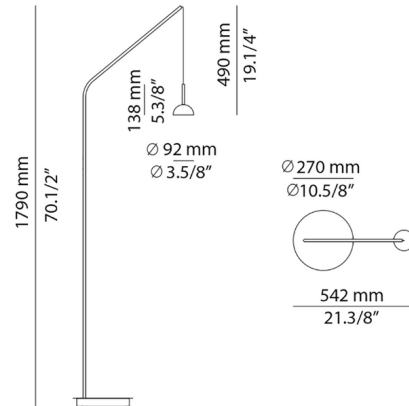

Shown in matte black

CLICK TO VIEW PRODUCT

Notes: