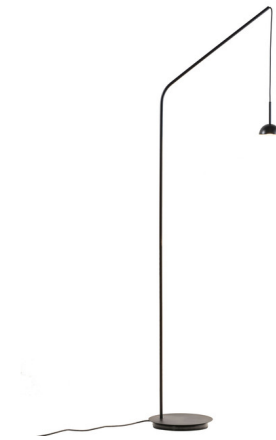

Lightology

lightology.com
866-954-4489
06-25-26

Project: _____
Company: _____
Location: _____ Fixture Type: _____
SPEC #: **EST1571192**
Approved On: _____ Approved By: _____

Cupolina Floor Lamp By Estiluz

Description

The Cupolina Floor Lamp is a minimalist lamp that can be used to provide ambient or task lighting. The dome-shaped lamp head is suspended from the slim, angled stem by the electrical cord and emits a soft but direct beam of light through its acrylic diffuser lens. On/off switch located on cord.

Specifications

COLOR N/A
BODY FINISH Matte Black
WATTAGE 6.2W
DIMMER N/A
DIMENSIONS 21.38"W x 70.5"H x 10.63"D
INTEGRATED LED MODULE 1 x LED/6.2W/120V LED
COUNTRY OF ORIGIN Spain

Technical Information

COLOR RENDERING 90 CRI
LAMP COLOR 2700K
LUMENS/WATT 116.94
LUMINOUS FLUX 725 lumens

Shown in matte black

CLICK TO VIEW PRODUCT

Notes: