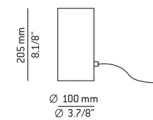

Shown in matte black

No Shade

With Shade

Specifications

COLOR	N/A
BODY FINISH	Matte Black
WATTAGE	20W
DIMMER	N/A
DIMENSIONS	3.88"W x 8.13"H
BULB NOT INCLUDED	1 x A19/Medium (E26)/20W/120V LED
COUNTRY OF ORIGIN	Spain