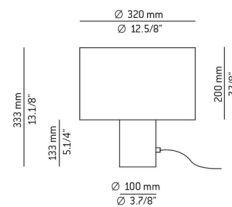

Shown in matte black

No Shade

With Shade

Specifications

COLOR	N/A
BODY FINISH	Matte Black
WATTAGE	20W
DIMMER	N/A
DIMENSIONS	3.88"W x 8.13"H
BULB NOT INCLUDED	1 x A19/Medium (E26)/20W/120V LED
COUNTRY OF ORIGIN	Spain