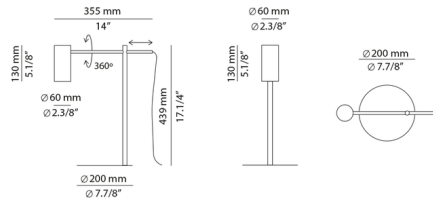

By Estiluz

Description

The Cyls Desk Lamp features a minimalist aesthetic with its cylindrical lampshade and sleek metal stem. The head of the lamp rotates 360 degrees to aim light precisely where it is needed. Place Cyls on a desk in a home office or on a side table as a reading lamp for a functional but stylish accent. On/off switch located on cord.

Shown in matte black

Specifications

COLOR	N/A
BODY FINISH	Matte Black
WATTAGE	10W
DIMMER	N/A
DIMENSIONS	14"W x 17.25"H x 7.88"D
BULB NOT INCLUDED	1 x B10/Candelabra (E12)/10W/120V LED
COUNTRY OF ORIGIN	Spain