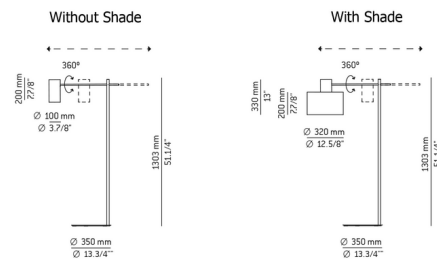

By Estiluz

Description

The Cyls Floor Lamp features a minimalist aesthetic with its cylindrical lampshade and sleek metal stem. The head of the lamp rotates 360 degrees to aim light precisely where it is needed. Place Cyls next to a desk in a home office or beside a sofa as a reading lamp for a functional but stylish accent. Cyls is also available with a polyester fabric shade for a softer, more diffused glow. On/off switch located on cord.

Shown in matte black

Specifications

COLOR	N/A
BODY FINISH	Matte Black
WATTAGE	20W
DIMMER	N/A
DIMENSIONS	24.38"W x 51.25"H x 13.75"D
BULB NOT INCLUDED	1 x A19/Medium (E26)/20W/120V LED
COUNTRY OF ORIGIN	Spain