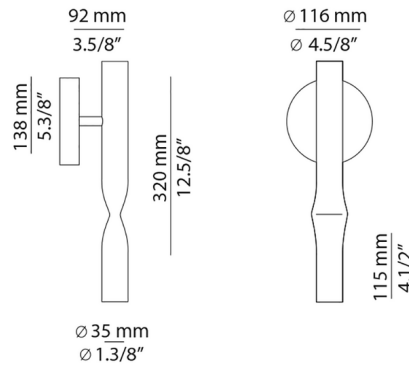

Specifications

COLOR N/A
BODY FINISH Satin Gold
WATTAGE 6.2W
DIMMER Not Dimmable
DIMENSIONS 4.63"W x 12.63"H x 3.63"D
INTEGRATED LED MODULE 1 x LED/6.2W/120V LED
COUNTRY OF ORIGIN Spain

Technical Information

PRODUCT DIMENSIONS Backplate: 4.63" diameter
COLOR RENDERING 90 CRI
LAMP COLOR 2700K
LUMENS/WATT 116.94
LUMINOUS FLUX 725 lumens

Shown in satin gold

CLICK TO VIEW PRODUCT

Notes: