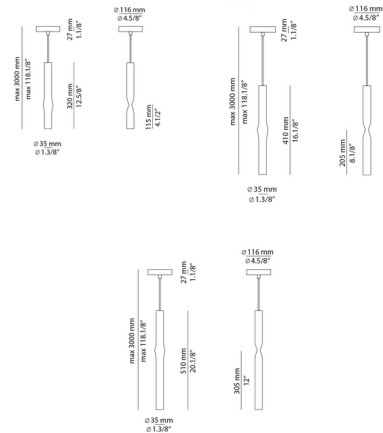

### Description

The Flow Pendant is ideal for accent or ambient lighting in any space. Flow features a slim, tubular lampshade which houses an integrated LED light source. A pinch in the tube adds an understated accent to this sleek, minimalist design.

### Specifications

COLOR . . . . . N/A  
 BODY FINISH . . . . . Matte Black  
 WATTAGE . . . . . 6.2W  
 DIMMER . . . . . Not Dimmable  
 DIMENSIONS . . . . . 1.38"W x 12.63"H  
 INTEGRATED LED MODULE . . . . . 1 x LED/6.2W/120V LED  
 COUNTRY OF ORIGIN . . . . . Spain

### Technical Information

COLOR RENDERING . . . . . 90 CRI  
 LAMP COLOR . . . . . 2700K  
 LUMENS/WATT . . . . . 116.94  
 LUMINOUS FLUX . . . . . 725 lumens

Shown in matte black

CLICK TO VIEW PRODUCT

Notes: