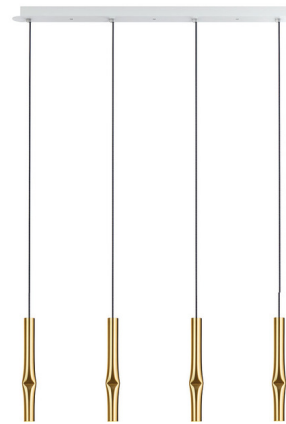

Lightology

lightology.com
866-954-4489
06-30-26

Project: _____
 Company: _____
 Location: _____ Fixture Type: _____
 SPEC #: **EST1571217**
 Approved On: _____ Approved By: _____

Flow Linear Multi Light Pendant By Estiluz

Description

The Flow Linear Multi Light Pendant is ideal for accent or ambient lighting in any space. Flow features a row of four slim, tubular lampshades which each house an integrated LED light source. A pinch in the tube adds an understated accent to this sleek, minimalist design. Note: Includes canopy mounting plate to cover a 4 inch US junction box.

Specifications

COLOR	N/A
BODY FINISH	Satin Gold
WATTAGE	24.8W
DIMMER	Not Dimmable
DIMENSIONS	33.25"L x 1.38"W x 12.63"H
INTEGRATED LED MODULE	4 x LED/6.2W/120V LED
COUNTRY OF ORIGIN	Spain

Technical Information

COLOR RENDERING	90 CRI
LAMP COLOR	2700K
LUMENS/WATT	467.74
LUMINOUS FLUX	2900 lumens

Shown in satin gold

CLICK TO VIEW PRODUCT

Notes: