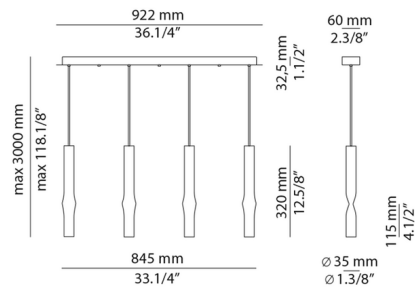

Description

The Flow Linear Multi Light Pendant is ideal for accent or ambient lighting in any space. Flow features a row of four slim, tubular lampshades which each house an integrated LED light source. A pinch in the tube adds an understated accent to this sleek, minimalist design. Note: Includes canopy mounting plate to cover a 4 inch US junction box.

Specifications

COLOR	N/A
BODY FINISH	Satin Gold
WATTAGE	24.8W
DIMMER	Not Dimmable
DIMENSIONS	33.25"L x 1.38"W x 12.63"H
INTEGRATED LED MODULE	4 x LED/6.2W/120V LED
COUNTRY OF ORIGIN	Spain

Technical Information

COLOR RENDERING	90 CRI
LAMP COLOR	2700K
LUMENS/WATT	467.74
LUMINOUS FLUX	2900 lumens

Shown in satin gold

CLICK TO VIEW PRODUCT

Notes: