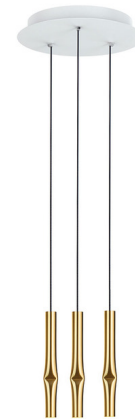

Lightology

lightology.com
866-954-4489
07-01-26

Project: _____
 Company: _____
 Location: _____ Fixture Type: _____
 SPEC #: **EST1571221**
 Approved On: _____ Approved By: _____

Flow Multi Light Pendant By Estiluz

Description

The Flow Multi Light Pendant is ideal for accent or ambient lighting in any space. Flow features a trio of slim, tubular lampshades which each house an integrated LED light source. A pinch in the tube adds an understated accent to this sleek, minimalist design.

Specifications

COLOR	N/A
BODY FINISH	Satin Gold
WATTAGE	18.6W
DIMMER	N/A
DIMENSIONS	15.75"W x 12.63"H
INTEGRATED LED MODULE	3 x LED/6.2W/120V LED
COUNTRY OF ORIGIN	Spain

Technical Information

COLOR RENDERING	90 CRI
LAMP COLOR	2700K
LUMENS/WATT	350.81
LUMINOUS FLUX	2175 lumens

Shown in satin gold

CLICK TO VIEW PRODUCT

Notes: