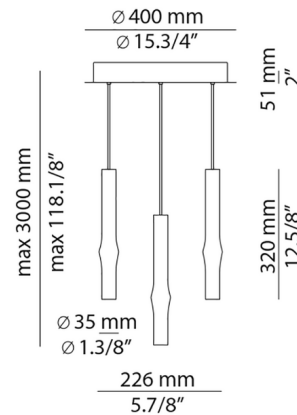

Description

The Flow Multi Light Pendant is ideal for accent or ambient lighting in any space. Flow features a trio of slim, tubular lampshades which each house an integrated LED light source. A pinch in the tube adds an understated accent to this sleek, minimalist design.

Specifications

COLOR	N/A
BODY FINISH	Satin Gold
WATTAGE	18.6W
DIMMER	N/A
DIMENSIONS	15.75"W x 12.63"H
INTEGRATED LED MODULE	3 x LED/6.2W/120V LED
COUNTRY OF ORIGIN	Spain

Technical Information

COLOR RENDERING	90 CRI
LAMP COLOR	2700K
LUMENS/WATT	350.81
LUMINOUS FLUX	2175 lumens

Shown in satin gold

CLICK TO VIEW PRODUCT

Notes: