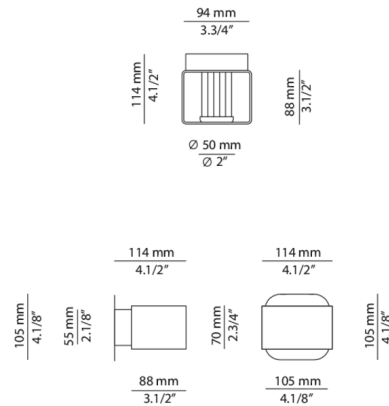

CLICK TO VIEW PRODUCT

Notes: