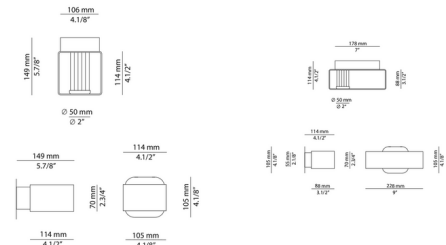

### Specifications

COLOR . . . . . Transparent  
 BODY FINISH . . . . . Anthracite  
 WATTAGE . . . . . 6.2W  
 DIMMER . . . . . Not Dimmable  
 DIMENSIONS . . . . . 9"W x 2.75"H x 4.5"D  
 INTEGRATED LED MODULE . . . . . 1 x LED/6.2W/120V LED  
 COUNTRY OF ORIGIN . . . . . Spain