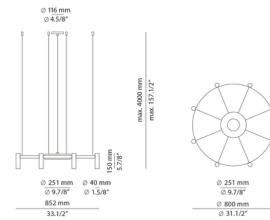

Shown in matte black / matte black

Specifications

COLOR Matte Black
 BODY FINISH Matte Black
 WATTAGE 48W
 DIMMER 0-10V
 DIMENSIONS 33.5"W x 5.88"H
 INTEGRATED LED MODULE 8 x LED/6W/120V LED
 COUNTRY OF ORIGIN Spain