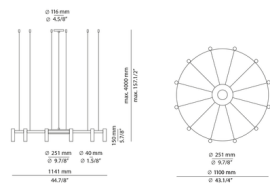

Shown in matte black / matte black

Specifications

COLOR Matte Black
 BODY FINISH Matte Black
 WATTAGE 48W
 DIMMER 0-10V
 DIMENSIONS 33.5"W x 5.88"H
 INTEGRATED LED MODULE 8 x LED/6W/120V LED
 COUNTRY OF ORIGIN Spain