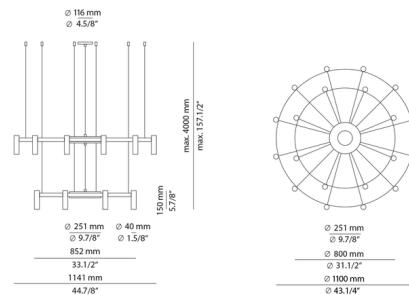

### Description

The Laverd 2-Tier Chandelier features a refined, modern aesthetic with an array of cylindrical lamp heads adorning a pair of sleek round frames. Each lamp directs light both upwards and downwards, making Laverd perfect for living rooms, dining rooms, or any space in need of general lighting. Note: Due to the weight of the fixture, additional ceiling support is required.

### Specifications

COLOR	Matte Black
BODY FINISH	Matte Black
WATTAGE	120W
DIMMER	0-10V
DIMENSIONS	44.88"W x 11.75"H
INTEGRATED LED MODULE	20 x LED/6W/120V LED
COUNTRY OF ORIGIN	Spain