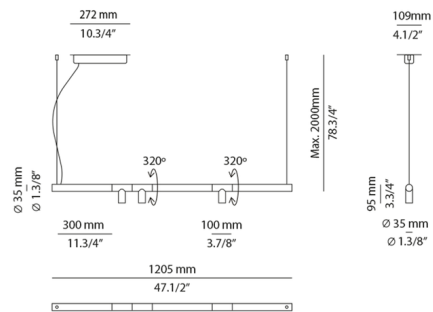

CLICK TO VIEW PRODUCT

Notes: