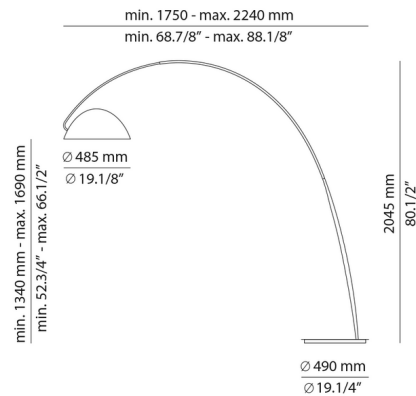

Shown in black

Specifications

COLOR	N/A
BODY FINISH	Black
WATTAGE	20W
DIMMER	N/A
DIMENSIONS	19.25"W x 80.5"H x 68.87"D
BULB NOT INCLUDED	1 x A19/Medium (E26)/20W/120V LED
COUNTRY OF ORIGIN	Spain

CLICK TO VIEW PRODUCT