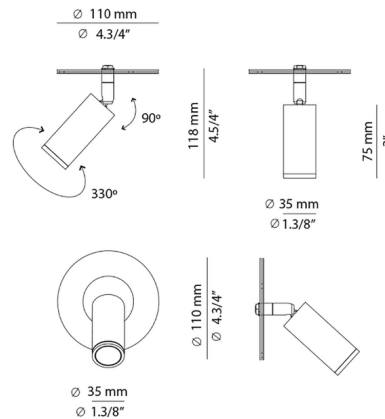

By Estiluz

Description

The Volta Wall / Ceiling Light is a versatile and functional fixture that can be used to direct light precisely where it is needed. The cylindrical lamp head rotates 330 degrees and can be tilted 90 degrees. With its matte black finish and refined, minimalist silhouette, Volta will effortlessly blend in to any interior.

Shown in matte black

Specifications

COLOR	N/A
BODY FINISH	Matte Black
WATTAGE	6.2W
DIMMER	Not Dimmable
DIMENSIONS	4.33"W x 4.65"H x 4.33"D
INTEGRATED LED MODULE	1 x LED/6.2W/120V LED
COUNTRY OF ORIGIN	Spain

Technical Information

PRODUCT DIMENSIONS	Backplate: 4.33" diameter
COLOR RENDERING	90 CRI
LAMP COLOR	2700K
LUMENS/WATT	116.94
LUMINOUS FLUX	725 lumens

CLICK TO VIEW PRODUCT

Notes: