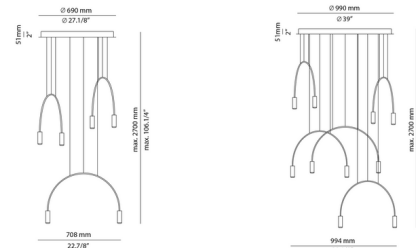

CLICK TO VIEW PRODUCT

Notes: