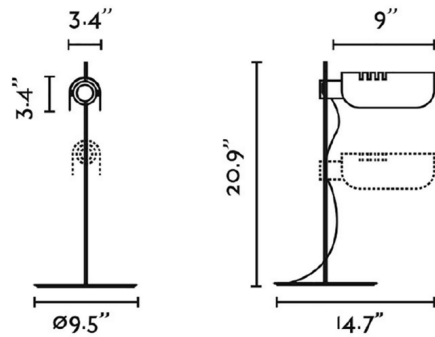

By FARO Barcelona

Description

The Martinica Table Lamp offers a playful design that encourages the user to interact with the lamp in a way more rigid, traditional designs do not. The curved steel shade can be freely positioned along the stem to provide optimal lighting for tasks on a desk or ambient lighting on a side table. On/off switch located on cord.

Shown in black / blue

Specifications

COLOR	Blue
BODY FINISH	Black
WATTAGE	15W
DIMMER	N/A
DIMENSIONS	14.7"W x 20.9"H x 9.5"D
BULB NOT INCLUDED	1 x A19/Medium (E26)/15W/120V LED
COUNTRY OF ORIGIN	China

CLICK TO VIEW PRODUCT