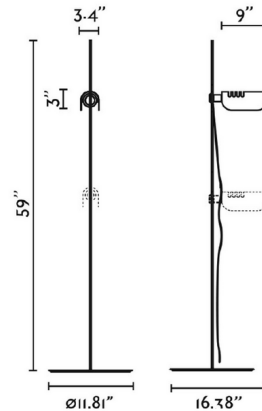

### Specifications

COLOR . . . . . Beige  
BODY FINISH . . . . . Black  
WATTAGE . . . . . 7W  
DIMMER . . . . . N/A  
DIMENSIONS . . . . . 16.38"W x 59"H x 11.81"D  
BULB NOT INCLUDED . . . . . 1 x A19/Medium (E26)/7W/120V LED  
COUNTRY OF ORIGIN . . . . . China

### Technical Information

PRODUCT DIMENSIONS . . . . . Cord Length: 82.7"

Shown in black / beige

CLICK TO VIEW PRODUCT

Notes: